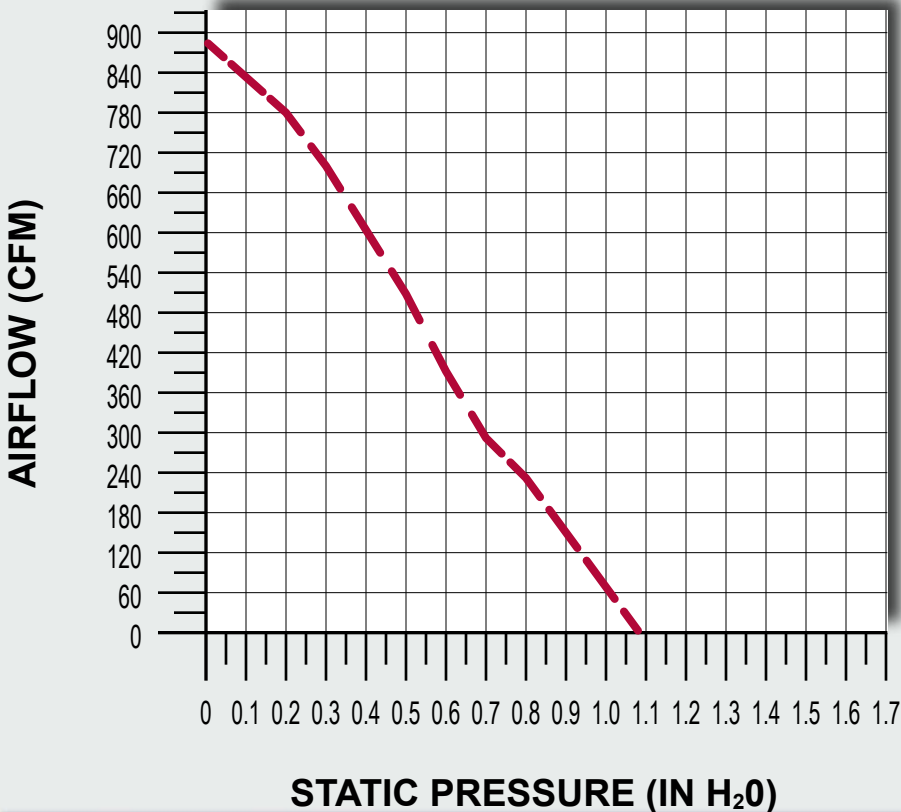

11" [280mm] HIGH PROFILE AXIAL FANS

- TA11A3001 / TA11S3001 Pg. 56
- TA11A3002 / TA11S3002 Pg. 57
- TA11A3004 / TA11S3004 Pg. 58
- TA11A3014 / TA11S3011 Pg. 59
- TA11A3012 / TA11S3009 Pg. 60
- TA11A3010 / TA11S3010 Pg. 61
- TA11R3003* Pg. 62

* Same Data as TA11A3014 / TA11S3011

- - - 2478-A5-F VECTOR FAN Pg. 63

Optional performances may be available. Please contact DCM at (817) 428-3636 for more information.