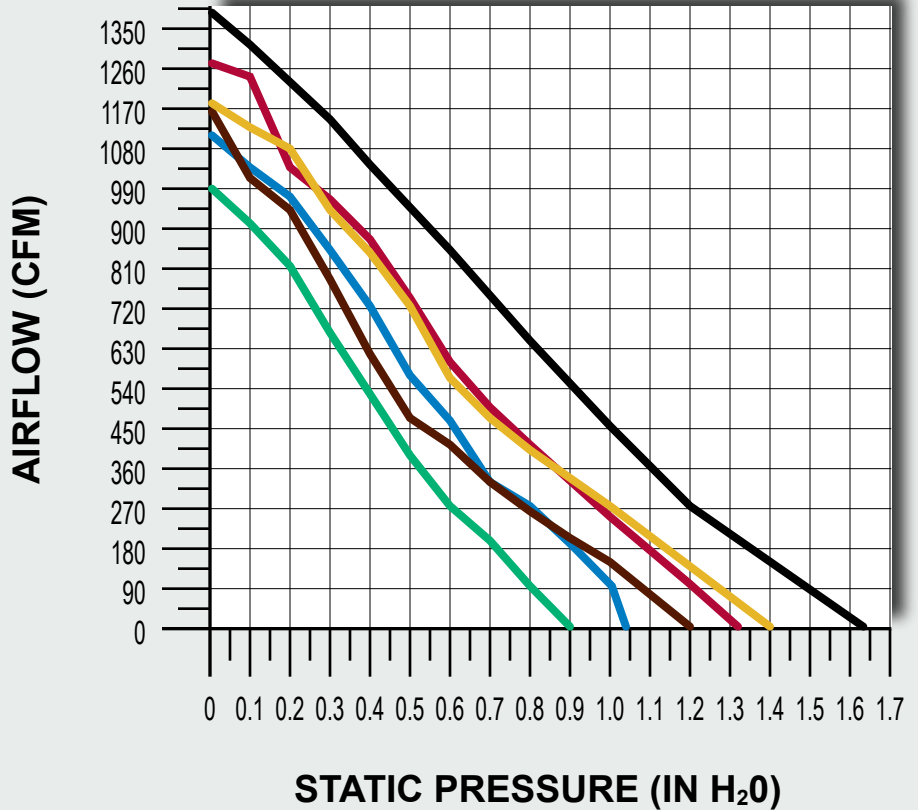

11" [280mm] HIGH PROFILE AXIAL FANS

- TA11A3001 / TA11S3001 Pg. 56
- TA11A3002 / TA11S3002 Pg. 57
- TA11A3004 / TA11S3004 Pg. 58
- TA11A3014 / TA11S3011 Pg. 59
- TA11A3012 / TA11S3009 Pg. 60
- TA11A3010 / TA11S3010 Pg. 61
- TA11R3003* Pg. 62

* Same Data as TA11A3014 / TA11S3011

- - - 2478-A5-F VECTOR FAN Pg. 63

Optional performances may be available. Please contact DCM at (817) 428-3636 for more information.