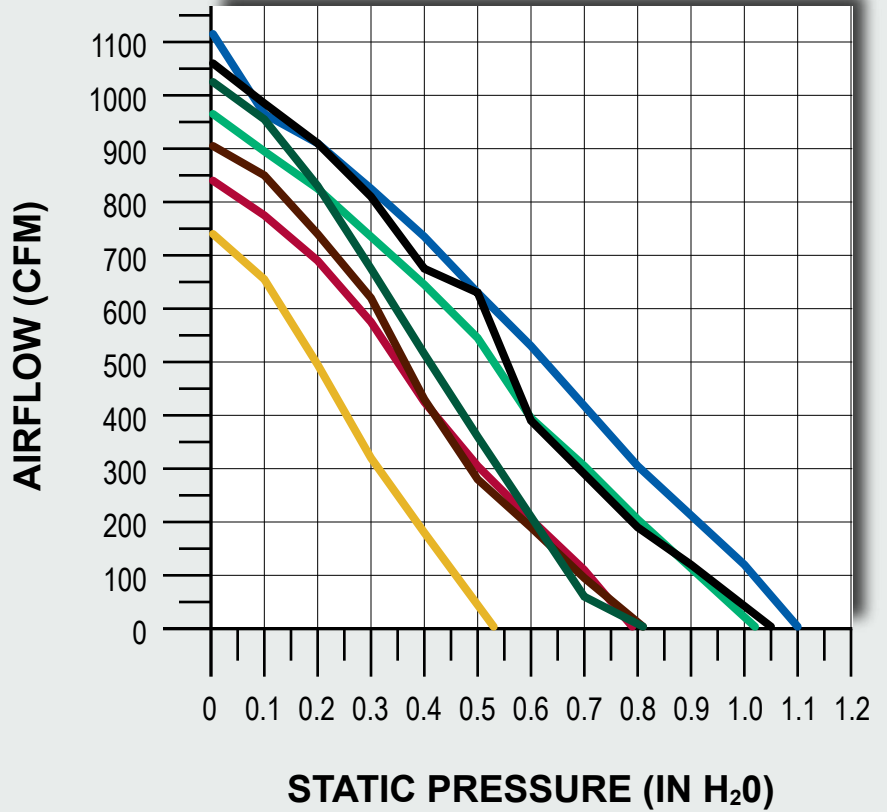

# 11" [280mm] LOW PROFILE AXIAL FANS

- TA11A1002 / TA11S1002 Pg. 43
- TA11A1003 / TA11S1003 Pg. 44
- TA11A1004 / TA11S1004 Pg. 45
- TA11A2002 Pg. 46
- TA11A2003 Pg. 47
- TA11R2008 Pg. 48
- TA11R2001 Pg. 49