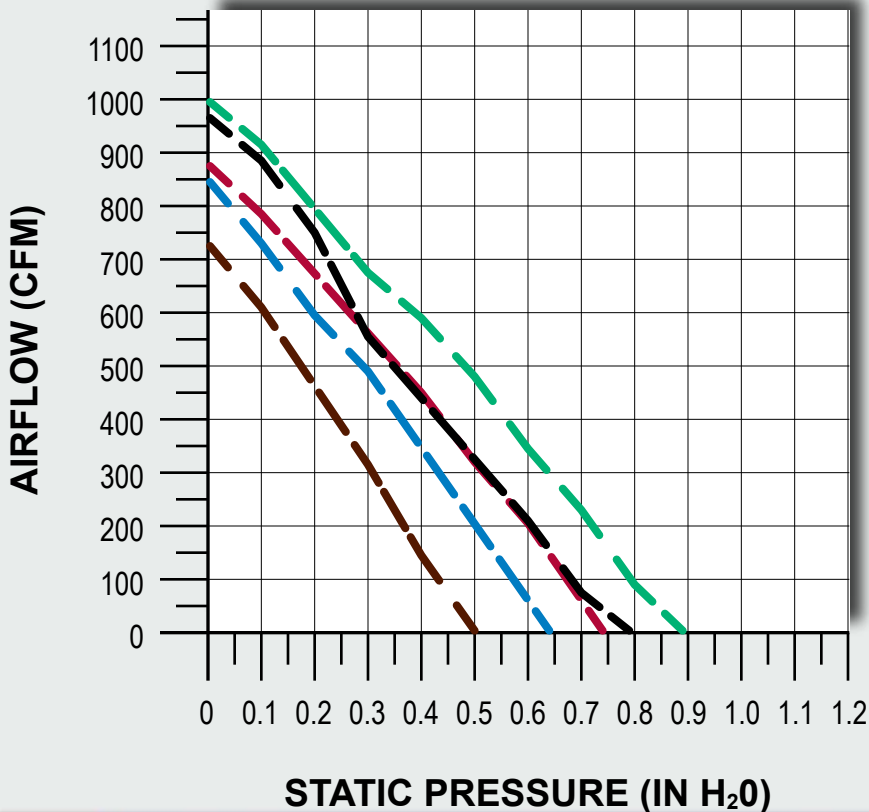

# 11" [280mm] LOW PROFILE AXIAL FANS

- TA11A1002 / TA11S1002 Pg. 43
- TA11A1003 / TA11S1003 Pg. 44
- TA11A1004 / TA11S1004 Pg. 45
- TA11A2002 Pg. 46
- TA11A2003 Pg. 47
- TA11R2008 Pg. 48
- TA11R2001 Pg. 49