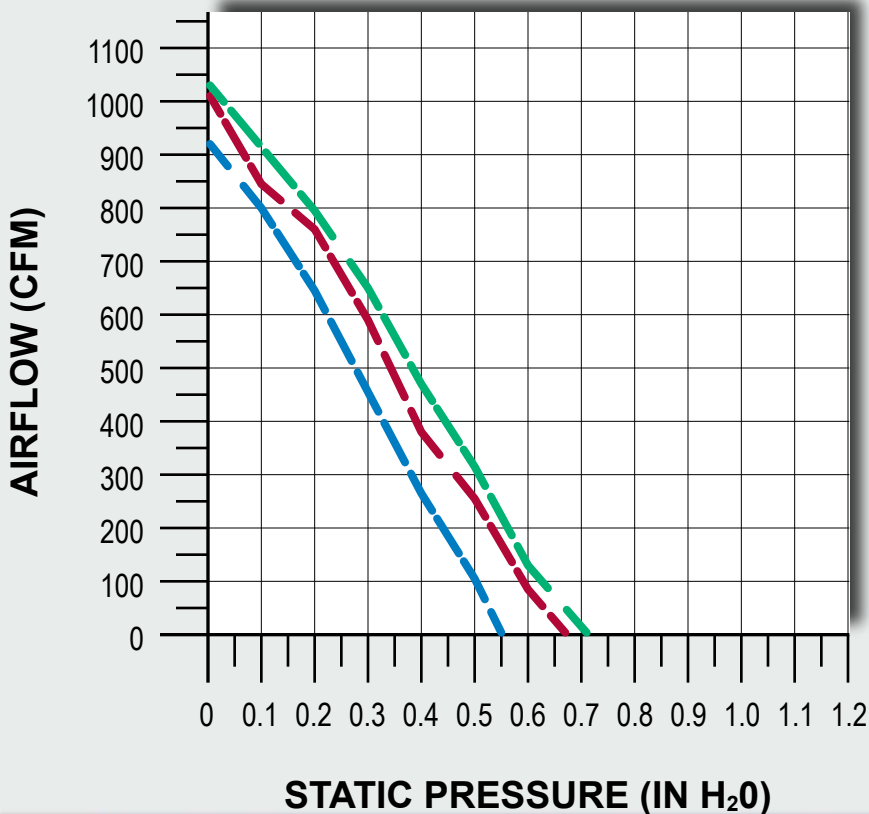

# 12" [305mm] LOW PROFILE AXIAL FANS

- TA12A1002 / TA12S1002 Pg. 65
- TA12A1004 / TA12S1003 Pg. 66
- TA12A2002 Pg. 67
- TA12A2004 Pg. 68
- TA12A2005 Pg. 69
- TA12R2001 Pg. 70
- TA12R2002 Pg. 71
- TA12R2003 Pg. 72