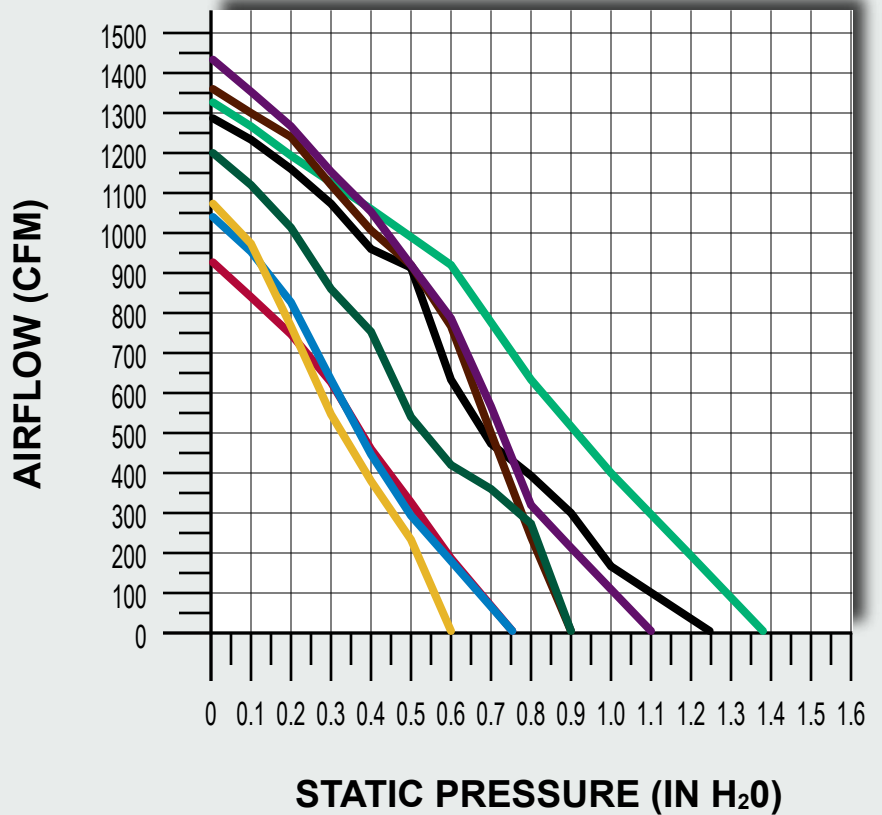

# 12" [305mm] LOW PROFILE AXIAL FANS

- TA12A1002 / TA12S1002 Pg. 65
- TA12A1004 / TA12S1003 Pg. 66
- TA12A2002 Pg. 67
- TA12A2004 Pg. 68
- TA12A2005 Pg. 69
- TA12R2001 Pg. 70
- TA12R2002 Pg. 71
- TA12R2003 Pg. 72