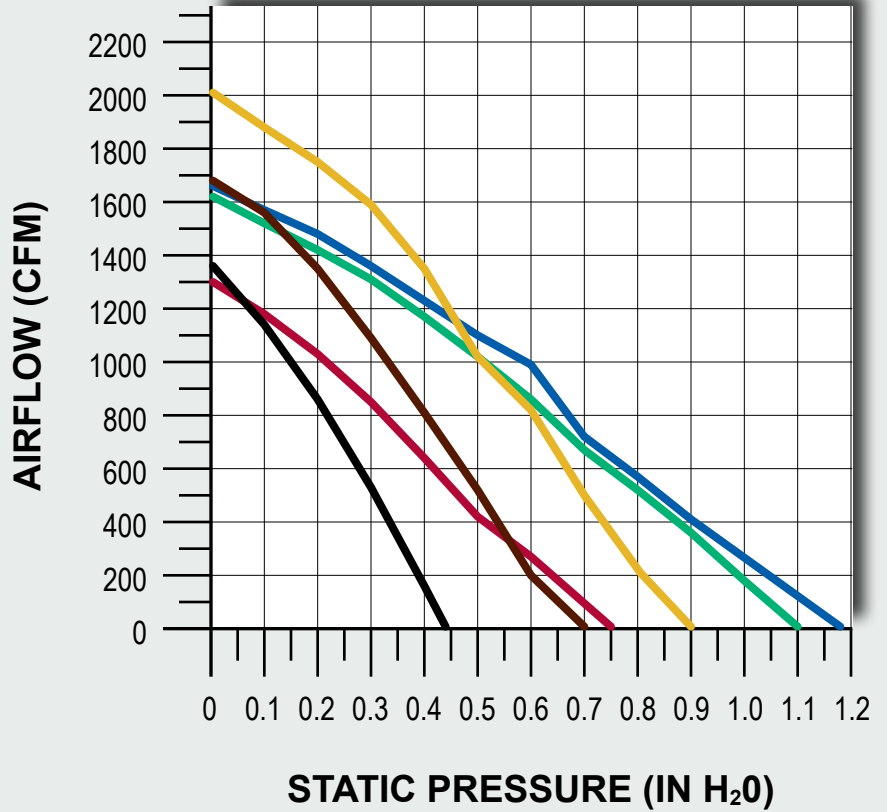

16" [385mm] LOW PROFILE AXIAL FANS

- TA16A1006 / TA16S1006 Pg. 99
- TA16A1003 / TA16S1003 Pg. 100
- TA16A1004 / TA16S1004 Pg. 101
- TA16R2001 Pg. 102
- TA16R2002 Pg. 103
- TA16R2003 Pg. 104

- - - 840025 / 840027 Pg. 105
- - - 840025HP / 840027HP Pg. 106