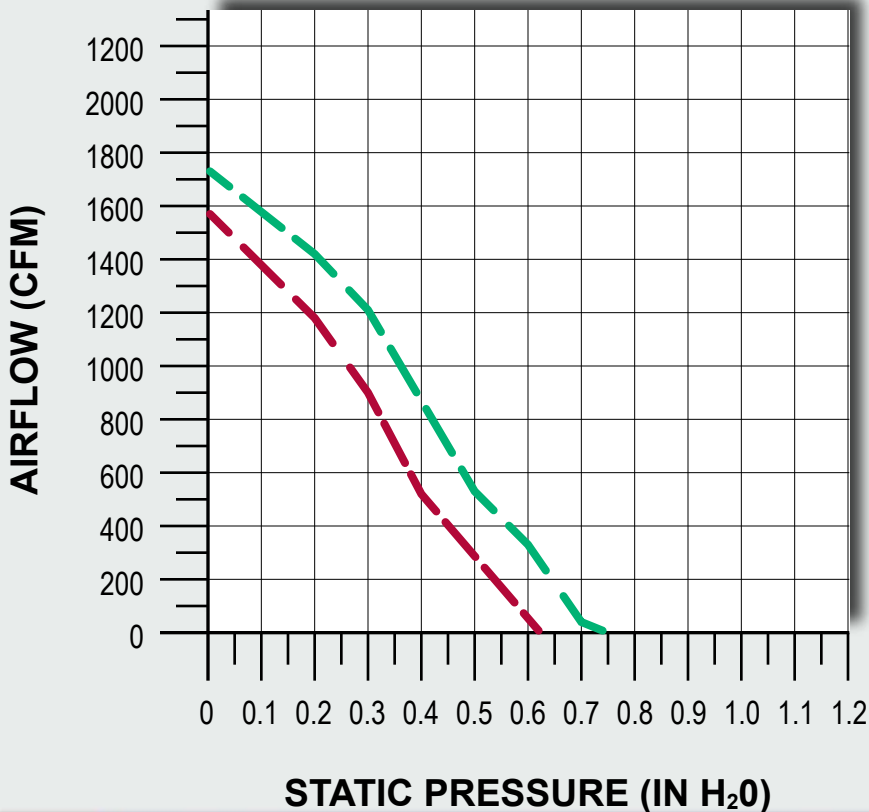

16" [385mm] LOW PROFILE AXIAL FANS

- TA16A1006 / TA16S1006 Pg. 99
- TA16A1003 / TA16S1003 Pg. 100
- TA16A1004 / TA16S1004 Pg. 101
- TA16R2001 Pg. 102
- TA16R2002 Pg. 103
- TA16R2003 Pg. 104

- - - 840025 / 840027 Pg. 105
- - - 840025HP / 840027HP Pg. 106