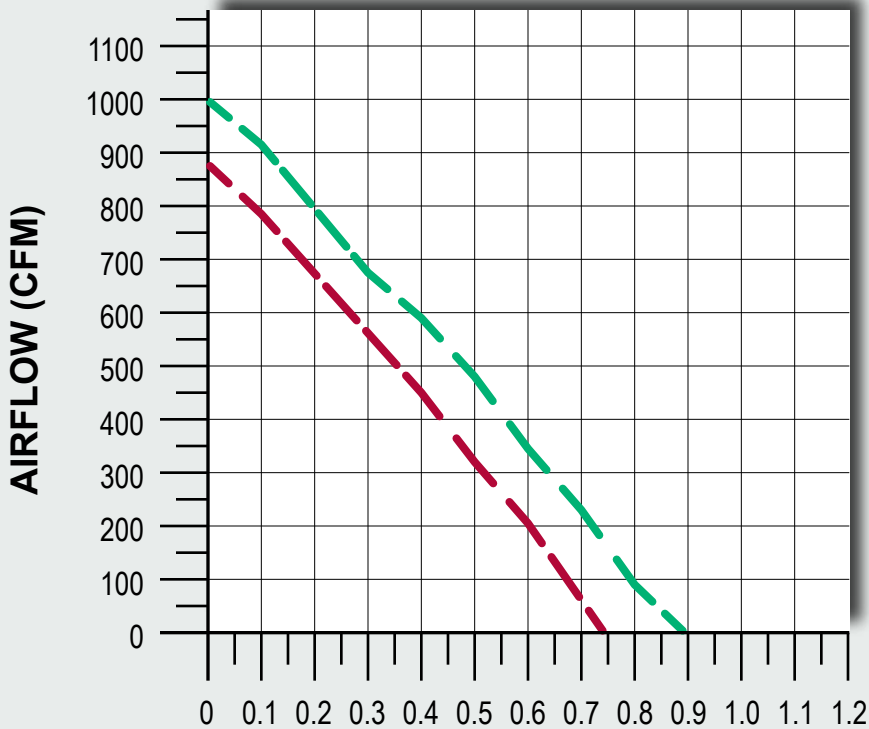

# 16" [385mm] MEDIUM PROFILE AXIAL FANS

- TA16R6001
- TA16R6002

Pg. 108  
Pg. 109

16" MED PROFILE

- - - G-4015-A / G-4015-S Pg. 110
- - - G-4016-A Pg. 111

Optional performances may be available.  
Please contact DCM at (817) 428-3636  
for more information.