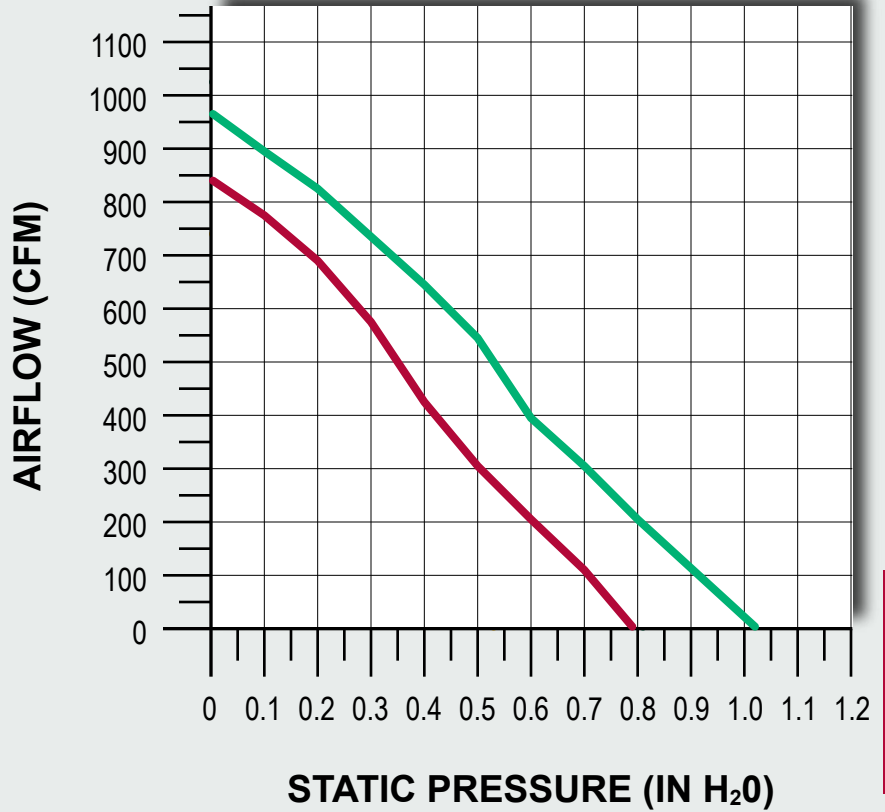

# 16" [385mm] MEDIUM PROFILE AXIAL FANS

- TA16R6001
- TA16R6002

Pg. 108  
Pg. 109

16" MED PROFILE

- - - G-4015-A / G-4015-S Pg. 110
- - - G-4016-A Pg. 111

Optional performances may be available.  
Please contact DCM at (817) 428-3636  
for more information.