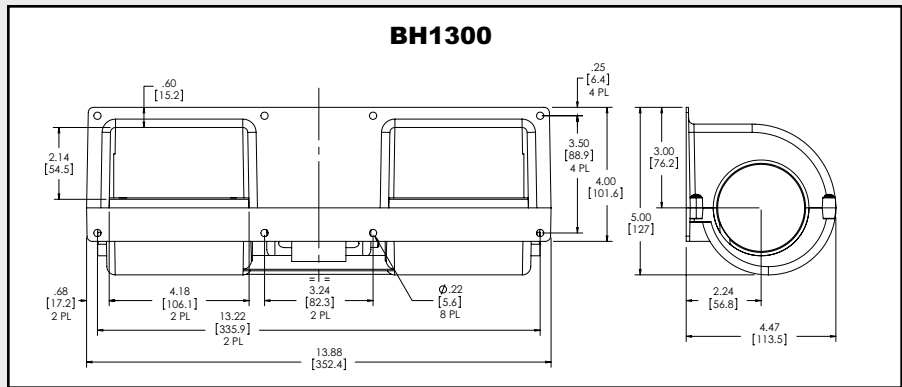

BLOWER HOUSINGS

TECHNICAL DATA:

1. Special order high heat and U.L. approved materials are available upon request.
2. Venturi and Grill Guards are available.
3. Available for different motor sizes.
4. Minimum release quantities required.
5. Other versions are available. Please inquire if you have a specific requirement that is not illustrated.
6. DC and AC motors available for models shown. Please contact DCM for more information.