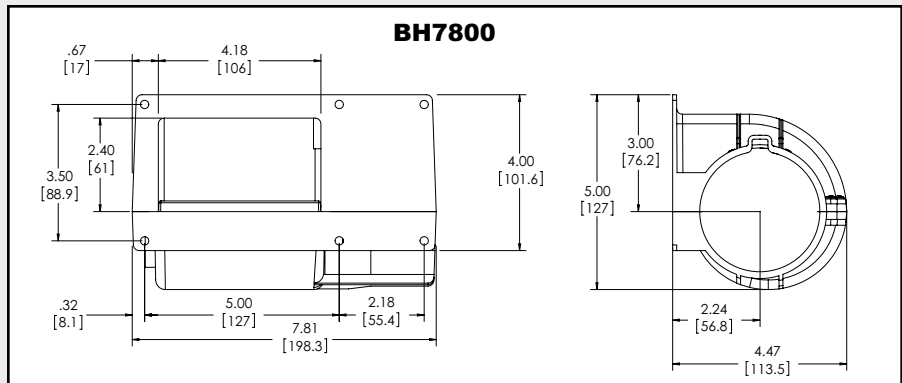

BLOWER HOUSINGS

TECHNICAL DATA:

1. Special order high heat and U.L. approved materials are available upon request.
2. Venturi and Grill Guards are available.
3. Available for different motor sizes.
4. Minimum release quantities required.
5. Other versions are available. Please inquire if you have a specific requirement that is not illustrated.
6. DC and AC motors available for models shown. Please contact DCM for more information.