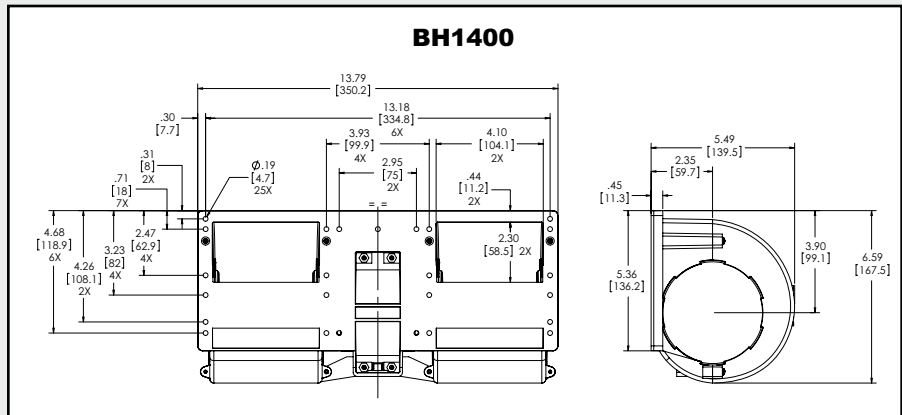

BLOWER HOUSINGS

TECHNICAL DATA:

1. Special order high heat and U.L. approved materials are available upon request.
2. Venturi and Grill Guards are available.
3. Available for different motor sizes.
4. Minimum release quantities required.
5. Other versions are available. Please inquire if you have a specific requirement that is not illustrated.
6. DC and AC motors available for models shown. Please contact DCM for more information.