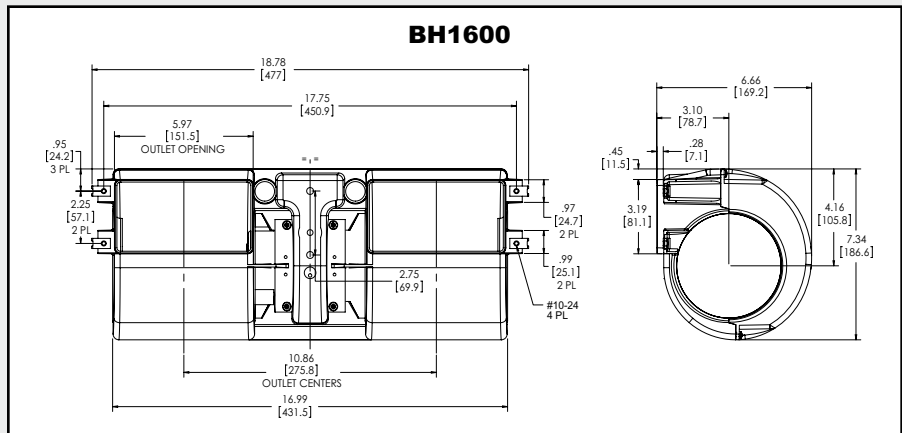

BLOWER HOUSINGS

TECHNICAL DATA:

1. Special order high heat and U.L. approved materials are available upon request.
2. Venturi and Grill Guards are available.
3. Available for different motor sizes.
4. Minimum release quantities required.
5. Other versions are available. Please inquire if you have a specific requirement that is not illustrated.
6. DC and AC motors available for models shown. Please contact DCM for more information.