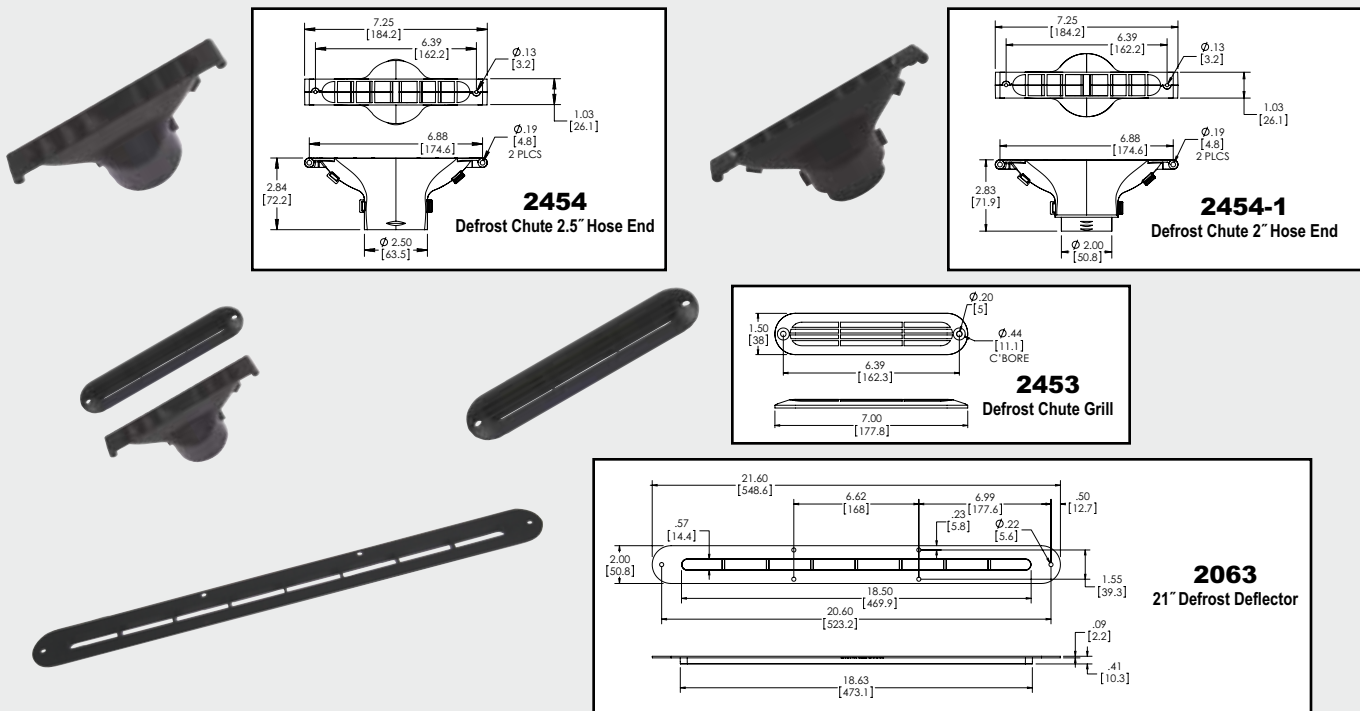

Defrost Chutes, Grill & Deflector

Material – High Impact ABS (black). Special order colors and materials are available upon request (minimum quantities apply). Please contact DCM for more information.

7" Louver Grill & 16" x 4" & 12" x 2.75" Air Return Grills

Material – High Impact ABS (black). Special order colors and materials are available upon request (minimum quantities apply). Please contact DCM for more information.