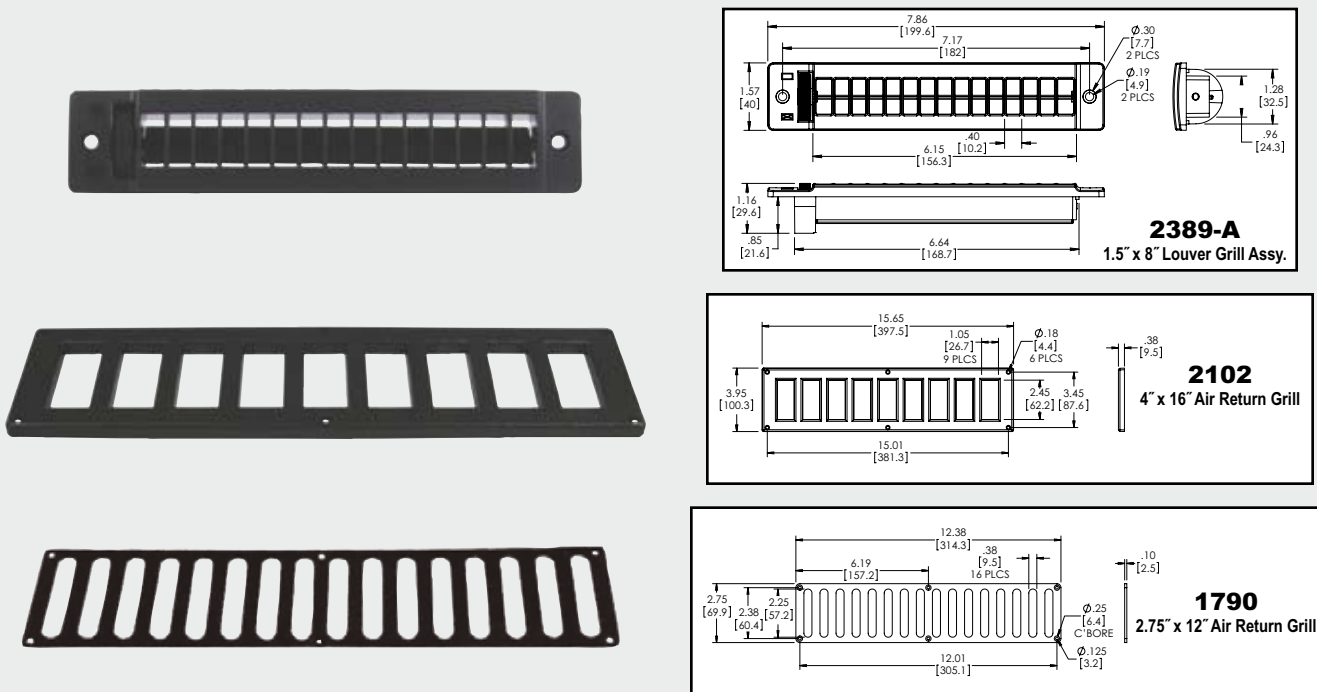

Defrost Chutes, Grill & Deflector

Material – High Impact ABS (black). Special order colors and materials are available upon request (minimum quantities apply). Please contact DCM for more information.

7" Louver Grill & 16" x 4" & 12" x 2.75" Air Return Grills

Material – High Impact ABS (black). Special order colors and materials are available upon request (minimum quantities apply). Please contact DCM for more information.