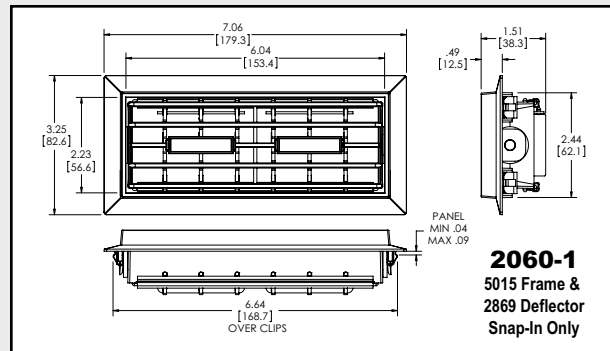

Heavy Duty Louvers

Wide Alliance Frame

2462-A

2462-A
Wide Alliance Frame
Snap-In Only

*** Not for sale in Bus Applications.**

3080 Frame

1997

3081-1

1997
3080 Frame & Deflector
Snap-In Only

Also available in split directional (P/N 3081-1).

5015 Frame

2060-1

2060-1
5015 Frame &
2869 Deflector
Snap-In Only

5015 FRAME (Snap-In Only)

PART#	DESCRIPTION
1415-A	W/5015 Deflector & Spacer
2060-B	W/2868 Deflector
2060-1	W/2869 Deflector

5015 DEFLECTOR OPTIONS:

TECHNICAL DATA:

1. Material – High Impact ABS (black).
2. Specify black or black w/chrome features (HS = hot stamp).
3. Special order colors available upon request (minimum quantities apply).
4. Snap-In type box design.
5. Other options available. Please contact DCM for more information.