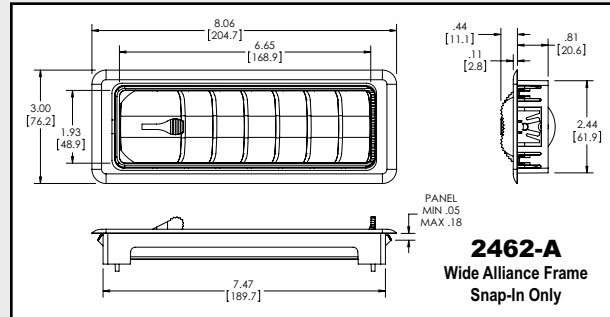

Heavy Duty Louvers

Wide Alliance Frame

2462-A

2462-A
Wide Alliance Frame
Snap-In Only

*** Not for sale in Bus Applications.**

3080 Frame

1997

3081-1

1997
3080 Frame & Deflector
Snap-In Only

Also available in split directional (P/N 3081-1).

5015 Frame

2060-1

2060-1
5015 Frame &
2869 Deflector
Snap-In Only

5015 FRAME (Snap-In Only)

PART#	DESCRIPTION
1415-A	W/5015 Deflector & Spacer
2060-B	W/2868 Deflector
2060-1	W/2869 Deflector

5015 DEFLECTOR OPTIONS:

TECHNICAL DATA:

1. Material – High Impact ABS (black).
2. Specify black or black w/chrome features (HS = hot stamp).
3. Special order colors available upon request (minimum quantities apply).
4. Snap-In type box design.
5. Other options available. Please contact DCM for more information.