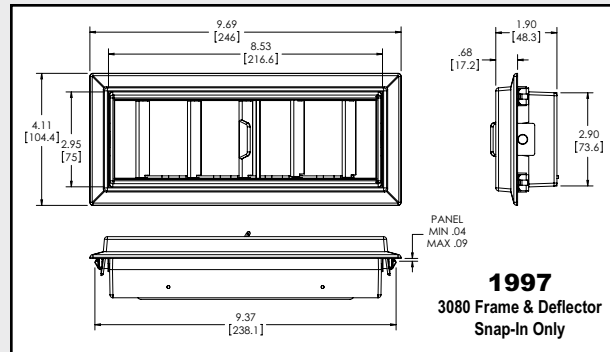

Heavy Duty Louvers

Wide Alliance Frame

2462-A

2462-A
Wide Alliance Frame
Snap-In Only

*** Not for sale in Bus Applications.**

3080 Frame

1997

3081-1

1997
3080 Frame & Deflector
Snap-In Only

Also available in split directional (P/N 3081-1).

5015 Frame

2060-1

2060-1
5015 Frame &
2869 Deflector
Snap-In Only

5015 FRAME (Snap-In Only)

PART#	DESCRIPTION
1415-A	W/5015 Deflector & Spacer
2060-B	W/2868 Deflector
2060-1	W/2869 Deflector

5015 DEFLECTOR OPTIONS:

TECHNICAL DATA:

1. Material – High Impact ABS (black).
2. Specify black or black w/chrome features (HS = hot stamp).
3. Special order colors available upon request (minimum quantities apply).
4. Snap-In type box design.
5. Other options available. Please contact DCM for more information.