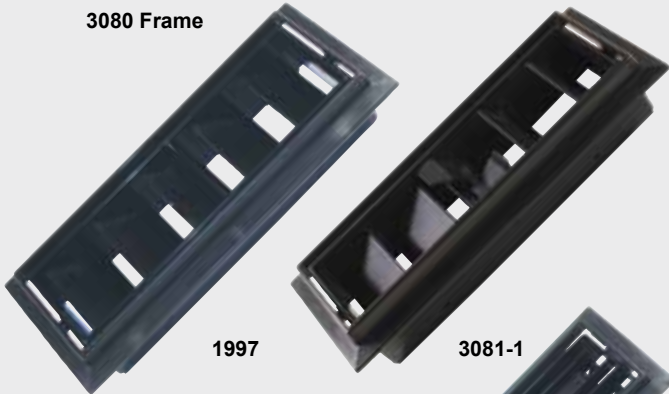

Heavy Duty Louvers

Wide Alliance Frame

2462-A

2462-A
Wide Alliance Frame
Snap-In Only

*** Not for sale in Bus Applications.**

3080 Frame

1997

3081-1

1997
3080 Frame & Deflector
Snap-In Only

Also available in split directional (P/N 3081-1).

5015 Frame

2060-1

2060-1
5015 Frame &
2869 Deflector
Snap-In Only

5015 FRAME (Snap-In Only)

PART#	DESCRIPTION
1415-A	W/5015 Deflector & Spacer
2060-B	W/2868 Deflector
2060-1	W/2869 Deflector

5015 DEFLECTOR OPTIONS:

TECHNICAL DATA:

1. Material – High Impact ABS (black).
2. Specify black or black w/chrome features (HS = hot stamp).
3. Special order colors available upon request (minimum quantities apply).
4. Snap-In type box design.
5. Other options available. Please contact DCM for more information.