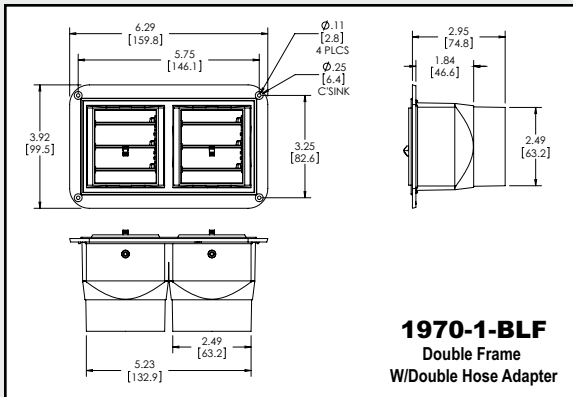

* Hot stamp (black w/chrome features) part #'s in ().

1970-BLF

1967-2

2525 DEFLECTOR & FRAME

PART#	DESCRIPTION
1970-BLF (1970-HSLF)*	Single Frame W/Hose Adapter (801)
1970-1-BLF (1967-2)*	Double Frame W/Double Hose Adapter (801)
1967 (1967-HS)*	Double Frame W/Single Hose Adapter (817)

* Hot stamp (black w/chrome features) part #'s in ().

TECHNICAL DATA:

1. Material – High Impact ABS (black).
2. Specify black or black w/chrome features (HS = hot stamp).

3. Special order colors available upon request (minimum quantities apply).
4. Other options available. Please contact DCM for more information.