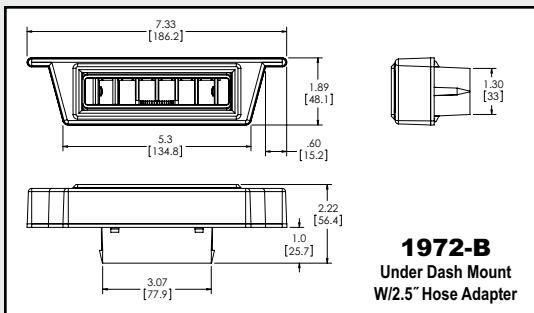

Advantage Deflector

REMOTE UNIVERSAL LOUVER (Under Dash Mount)

PART#	DESCRIPTION
1972-1-B (1972-1)*	W/2" Hose Adapter (1434)
1972-B (1972)*	W/2.5" Hose Adapter (1433)

* Hot stamp (black w/chrome features) part #'s in ().