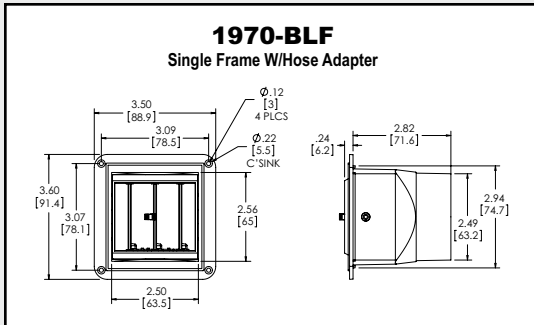

* Hot stamp (black w/chrome features) part #'s in ().

1970-BLF

1967-2

2525 DEFLECTOR & FRAME

PART#	DESCRIPTION
1970-BLF (1970-HSLF)*	Single Frame W/Hose Adapter (801)
1970-1-BLF (1967-2)*	Double Frame W/Double Hose Adapter (801)
1967 (1967-HS)*	Double Frame W/Single Hose Adapter (817)

* Hot stamp (black w/chrome features) part #'s in ().

TECHNICAL DATA:

1. Material – High Impact ABS (black).
2. Specify black or black w/chrome features (HS = hot stamp).

3. Special order colors available upon request (minimum quantities apply).
4. Other options available. Please contact DCM for more information.