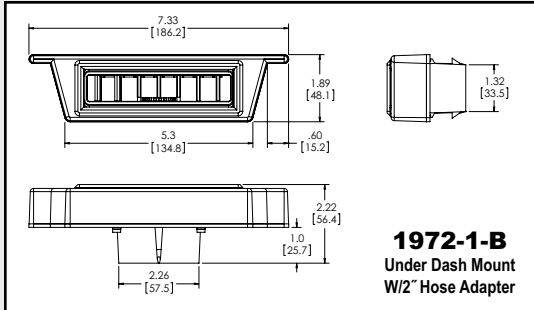

LOUVERS & ACCESSORIES

MISCELLANEOUS
LOUVERS

Miscellaneous Louvers

Advantage Deflector