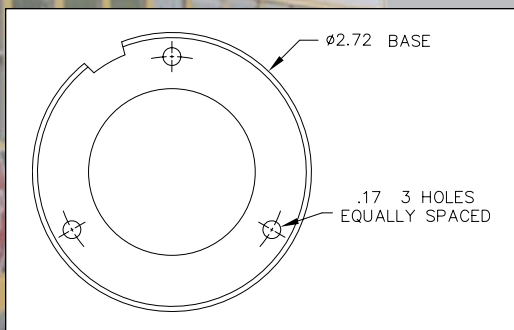

DEFROST - VENTILATION FANS

1000 SERIES - MEDIUM DUTY FANS

F-100012

Drawn Steel Base
Adjustable Position Swivel

No Service Parts Available for this Series

DESCRIPTION						
PART #	QTY. REQ.	VOLTAGE	BLADE	GUARD	SWITCH	MOTOR
F-100012	12/BOX	12V	ALUMINUM	CHROME	TOGGLE	2 SPD, WF