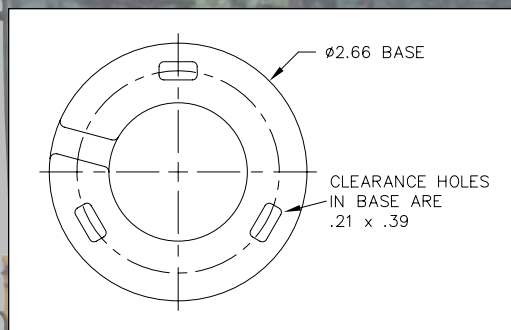

## 2000 SERIES - HEAVY DUTY FANS

TAD000015  
w/INTERNAL GROUND

TAD000011

TAD000036  
w/EXTERNAL GROUND

TAD000070  
w/CONNECTOR

TAD000038  
12V

TAD000070  
CONNECTOR

TBD000035  
24V w/TOGGLE

Heavy Duty Die Cast Base  
Adjustable Position Swivel

DESCRIPTION							
PART #	QTY. REQ.	VOLTAGE	BLADE	GUARD	BASE	SWITCH	MOTOR
TAD000011	6/BOX	12V	ALUMINUM	CHROME	CHROME	NONE	2 SPD, WF
TAD000015	6/BOX	12V	ALUMINUM	BLACK	BLACK	NONE	2 SPD, WF
TAD000036	6/BOX	12V	ALUMINUM	BLACK	BLACK	NONE	2 SPD, WF
TAD000038	6/BOX	12V	ALUMINUM	PLASTIC	BLACK	NONE	2 SPD, WF
TAD000070	6/BOX	12V	ALUMINUM	BLACK	BLACK	NONE	2 SPD, WF
TBD000035	6/BOX	24V	ALUMINUM	PLASTIC	BLACK	TOGGLE	2 SPD, WF