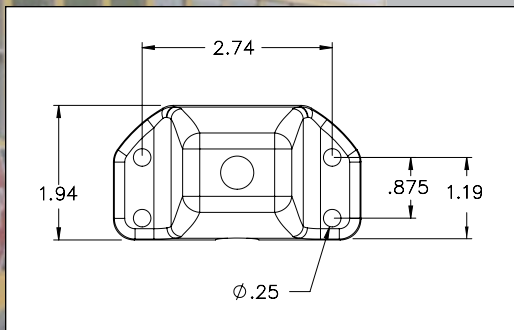

DEFROST - VENTILATION FANS

4000 SERIES - HEAVY DUTY FANS

F-400312B

Heavy Duty Die Cast Base or
Stamped Steel

**ADJUSTABLE TENSION
SWIVEL DESIGN**

DESCRIPTION							
PART #	QTY. REQ.	VOLTAGE	BLADE	GUARD	SWITCH	BASE	MOTOR
F-400312B	6/BOX	12V	ALUMINUM	CHROME	NONE	ZINC	2 SPD, WF
F-400412B	6/BOX	12V	BLACK	BLACK	NONE	BLACK	2 SPD, WF
F-400512B	6/BOX	12V	ALUMINUM	BLACK	NONE	BLACK	2 SPD, WF