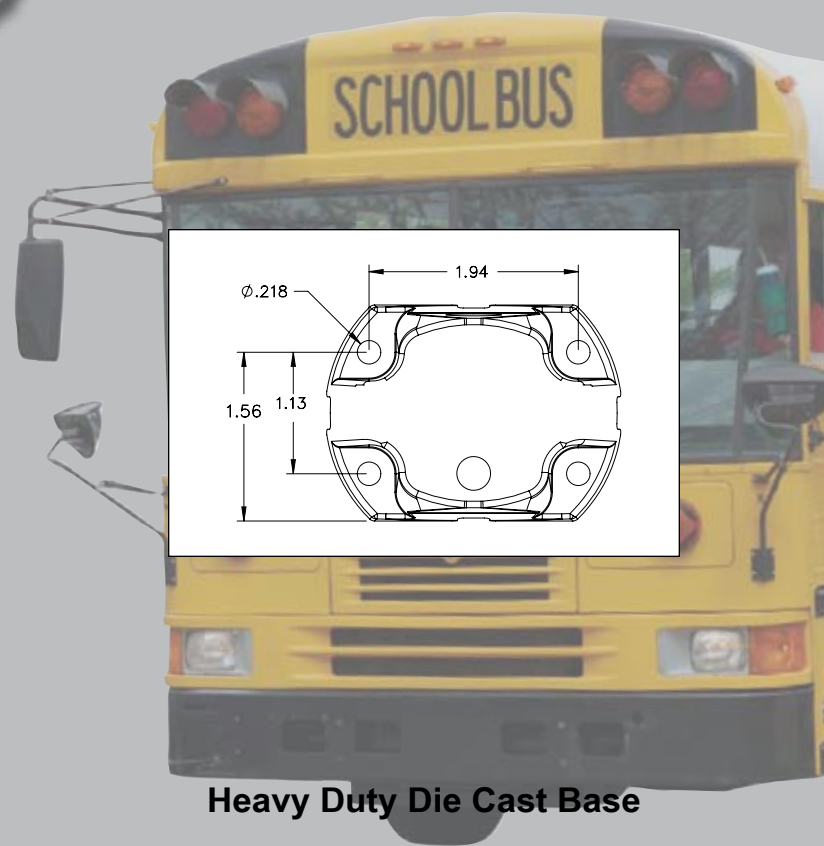

DEFROST - VENTILATION FANS

7000 SERIES - HEAVY DUTY FANS

F-700112B

**ADJUSTABLE TENSION
SWIVEL DESIGN**

Heavy Duty Die Cast Base

DESCRIPTION							
PART #	QTY. REQ.	VOLTAGE	BLADE	GUARD	SWITCH	BASE	MOTOR
F-700112B	6/BOX	12V	ALUMINUM	CHROME	NONE	METAL	2 SPD, PM
F-700512B	6/BOX	12V	ALUMINUM	BLACK	NONE	BLACK	2 SPD, PM
F-703012B	6/BOX	12V	ALUMINUM	PLASTIC	NONE	METAL	2 SPD, PM