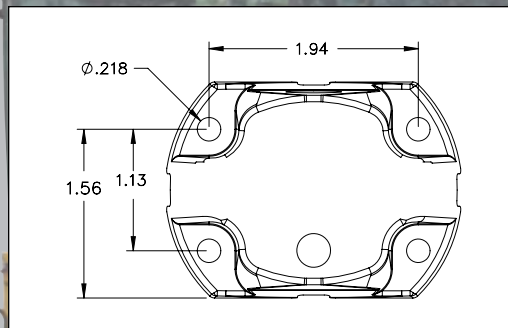

DEFROST - VENTILATION FANS

7000 SERIES - HEAVY DUTY FANS

F-700112B

**ADJUSTABLE TENSION
SWIVEL DESIGN**

Heavy Duty Die Cast Base

DESCRIPTION							
PART #	QTY. REQ.	VOLTAGE	BLADE	GUARD	SWITCH	BASE	MOTOR
F-700112B	6/BOX	12V	ALUMINUM	CHROME	NONE	METAL	2 SPD, PM
F-700512B	6/BOX	12V	ALUMINUM	BLACK	NONE	BLACK	2 SPD, PM
F-703012B	6/BOX	12V	ALUMINUM	PLASTIC	NONE	METAL	2 SPD, PM