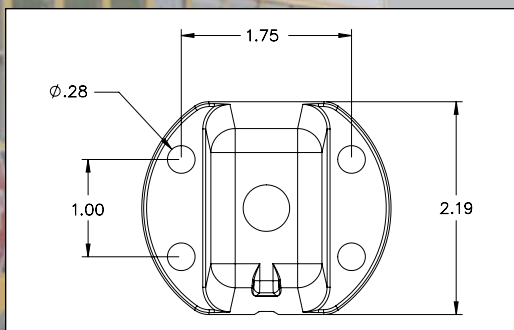

DEFROST - VENTILATION FANS

8000 SERIES - HEAVY DUTY FANS

F-800412B

Heavy Duty Die Cast Base

ADJUSTABLE TENSION SWIVEL DESIGN

DESCRIPTION						
PART #	QTY. REQ.	VOLTAGE	BLADE	GUARD	SWITCH	MOTOR
F-830412B	6/BOX	12V	BLACK	BLACK	RHEOSTAT	1 SPD, WF
F-800412B	6/BOX	12V	BLACK	BLACK	NONE	2 SPD, WF
F-820412B	6/BOX	12V	BLACK	BLACK	TOGGLE	2 SPD, WF