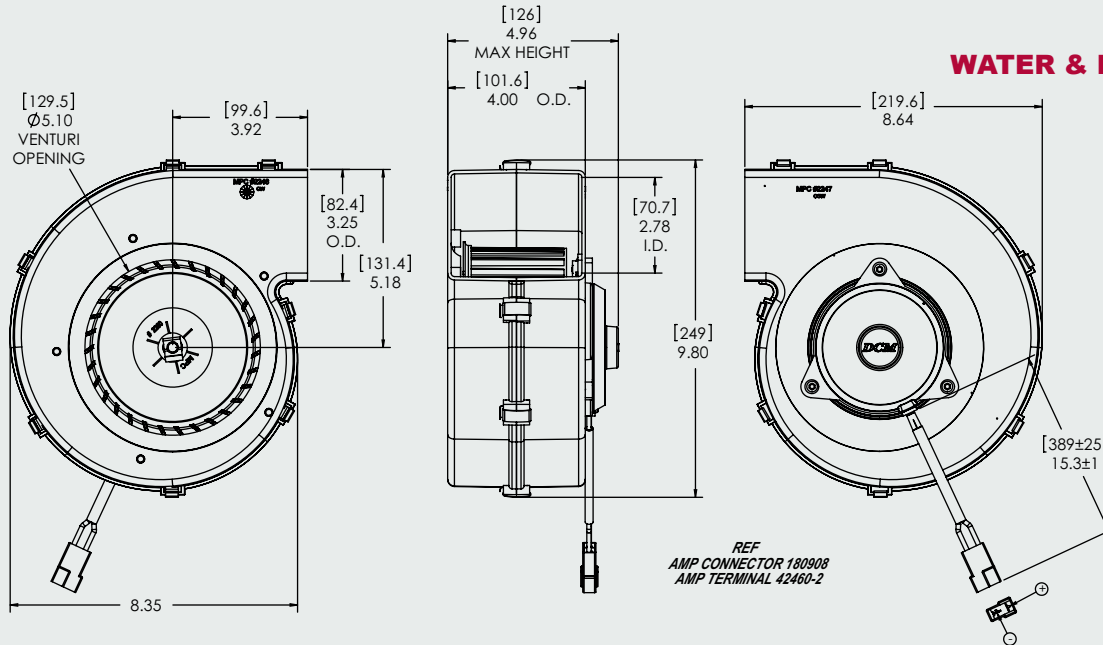

## MODEL INFORMATION\*

PART#	TYPE	VOLTS	WATTS	SPEED	ROTATION**	MATERIAL
2246-A-12	SINGLE SCROLL	12VDC	160W	SINGLE	CW	MFGF NYLON
*ALSO AVAILABLE IN 24VDC			**CW MODEL SHOWN; CCW UNIT IS MIRROR BUILD			

**WATER & DUST RESISTANT**

STALL @ 1.87" [47.5mm] – 4.5 Amps

TEC2000 / BH6000