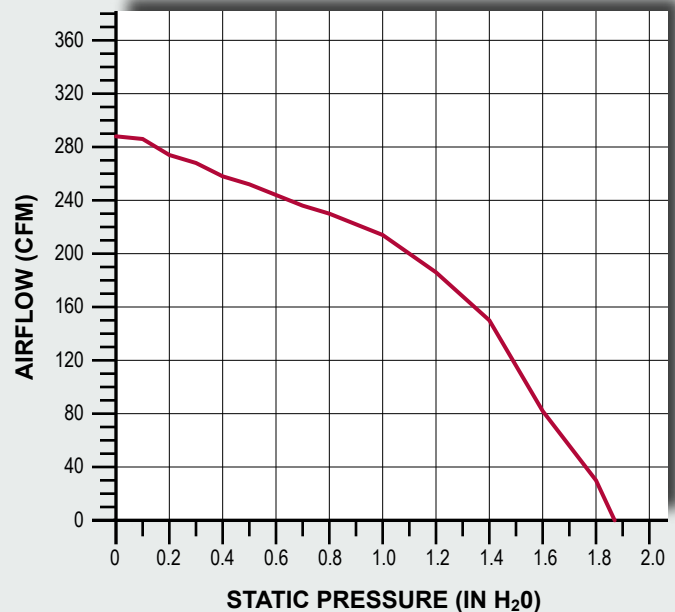

TEC2000 / BH6000